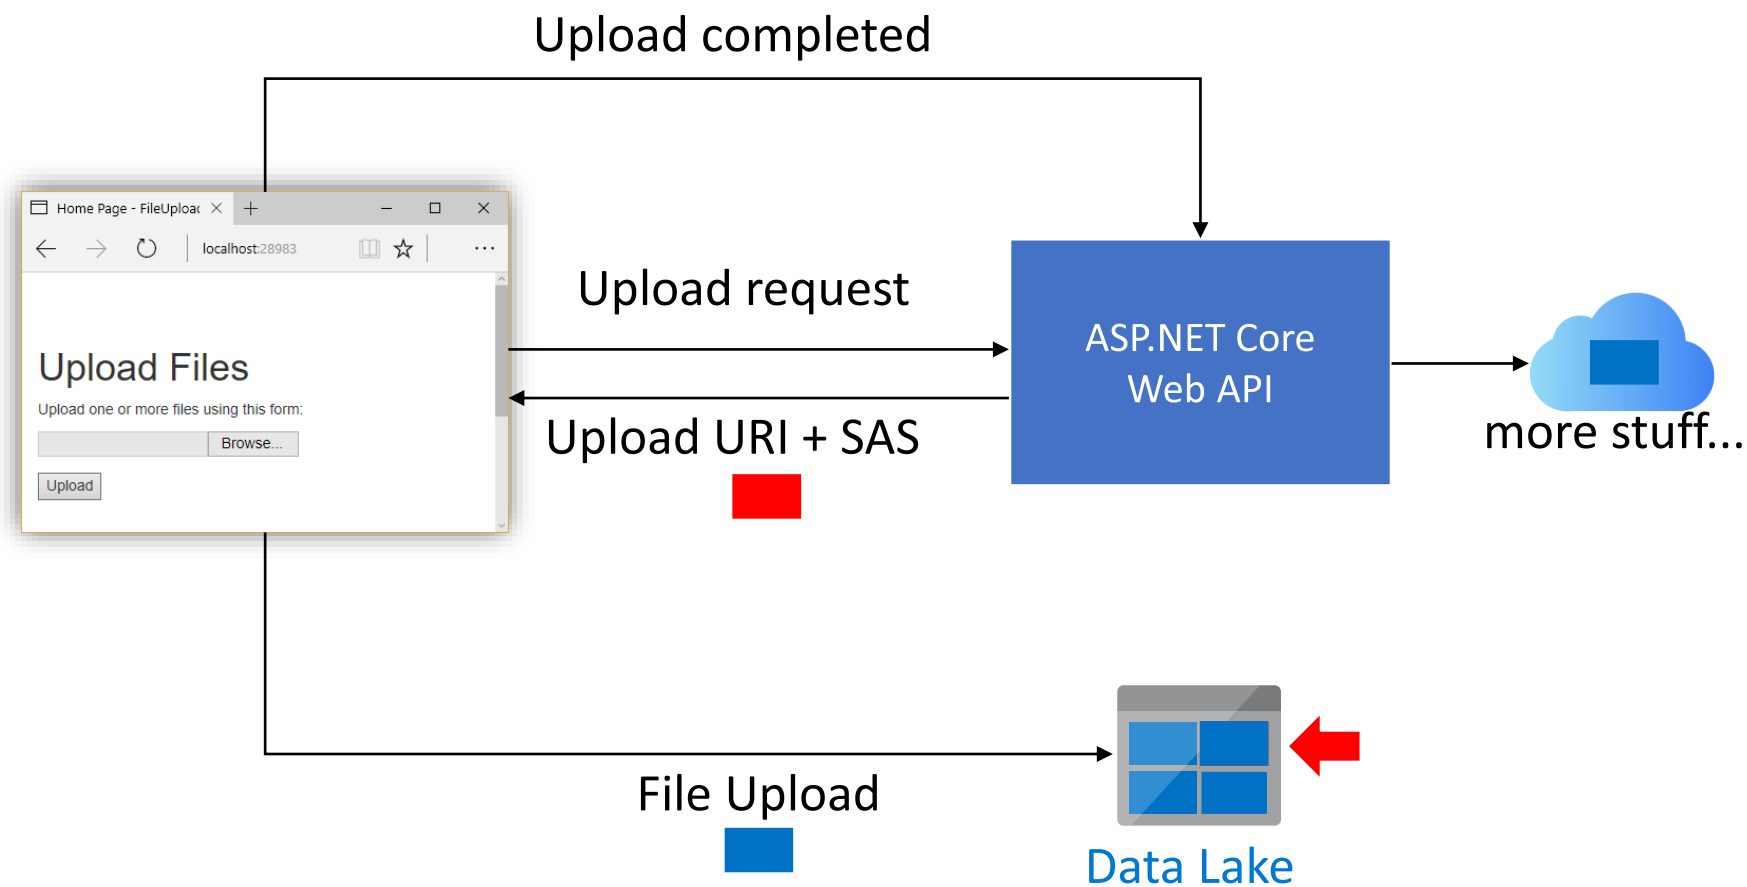

How to upload?