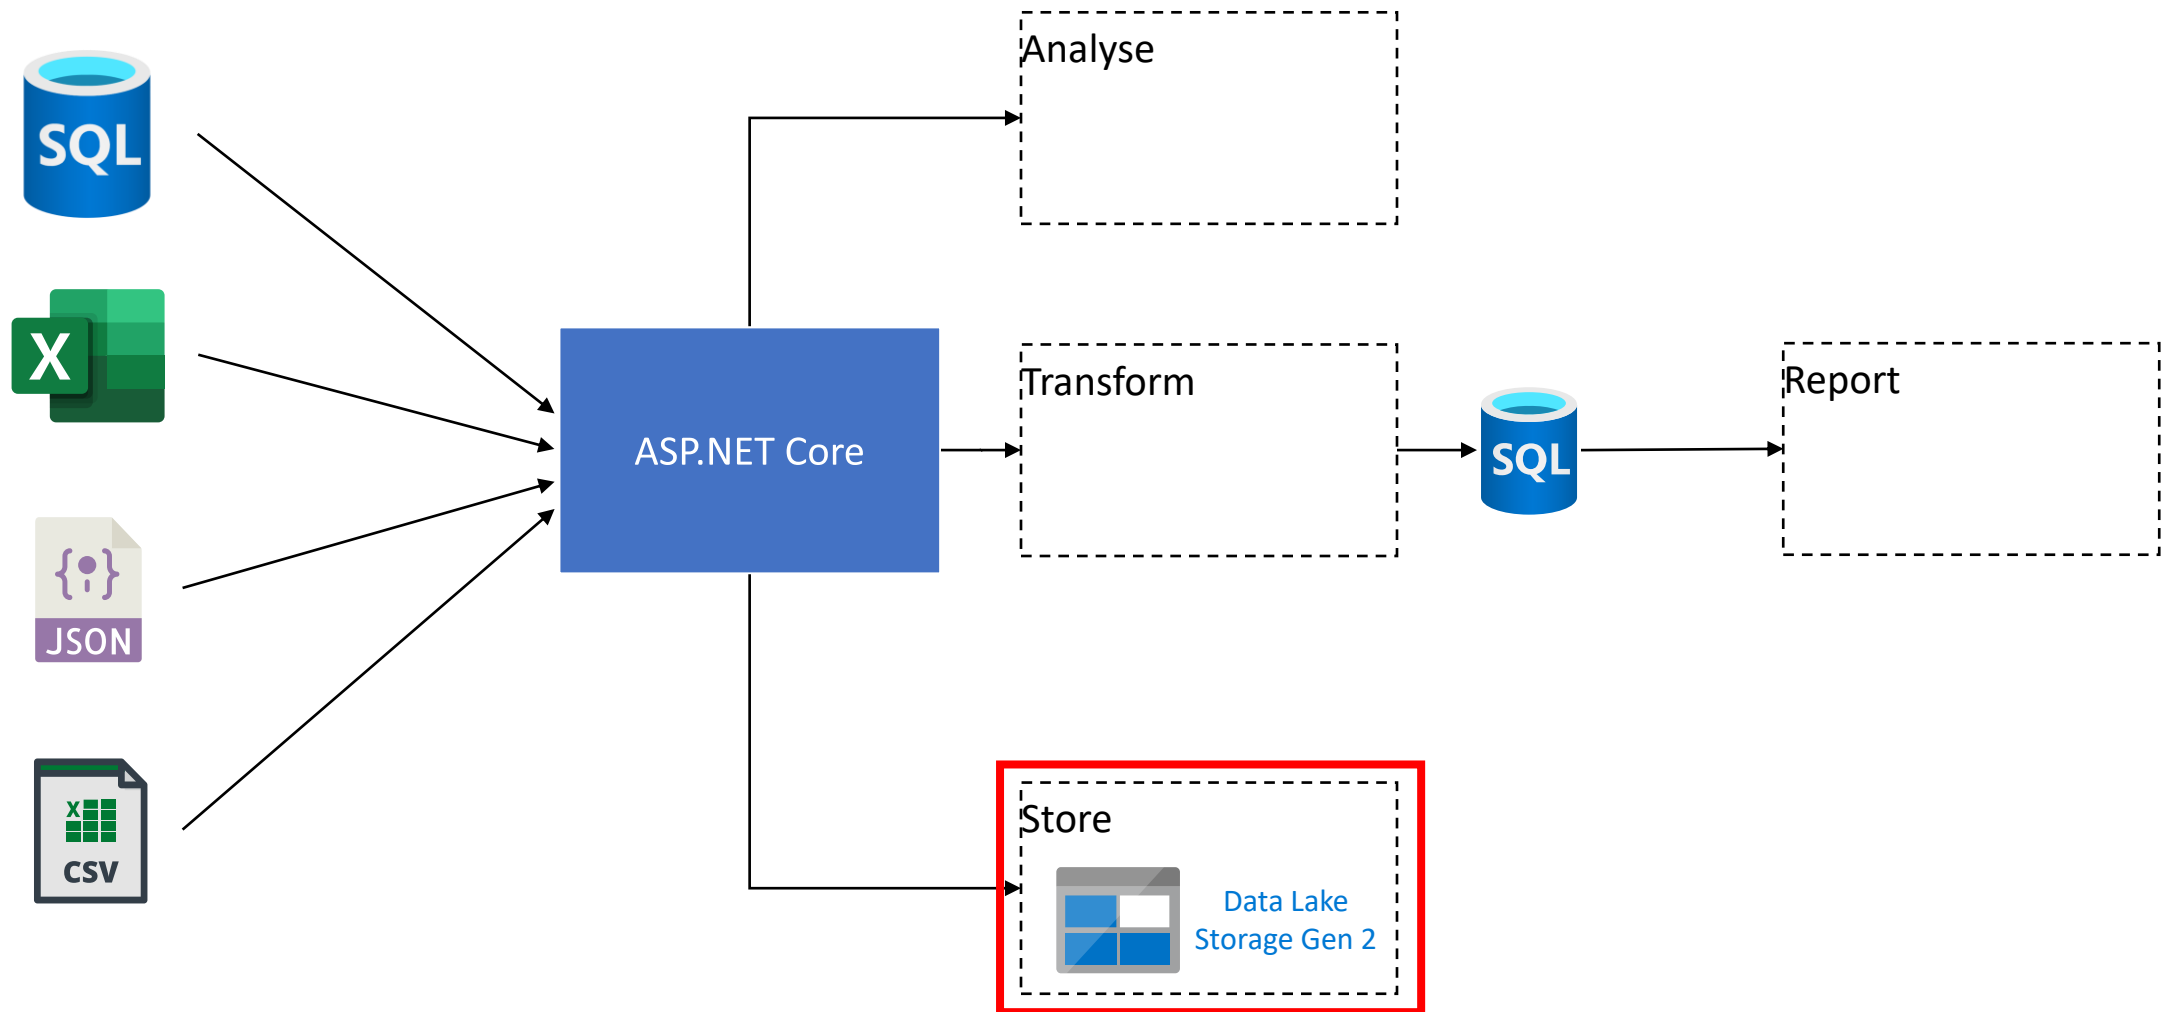

Marco De Sanctis

Developer Technologies MVP

info@marcodesanctis.it - @crad77

Integrating your ASP.NET Core application with the Azure Data Platform

Data-driven applications: workflow

Azure Data Lake Storage Gen2

Data Lake Storage Gen2

The Data Lake Storage Gen2 hierarchical namespace accelerates big data analytics workloads and enables file-level access control lists (ACLs). [Learn more](#)

Enable hierarchical namespace