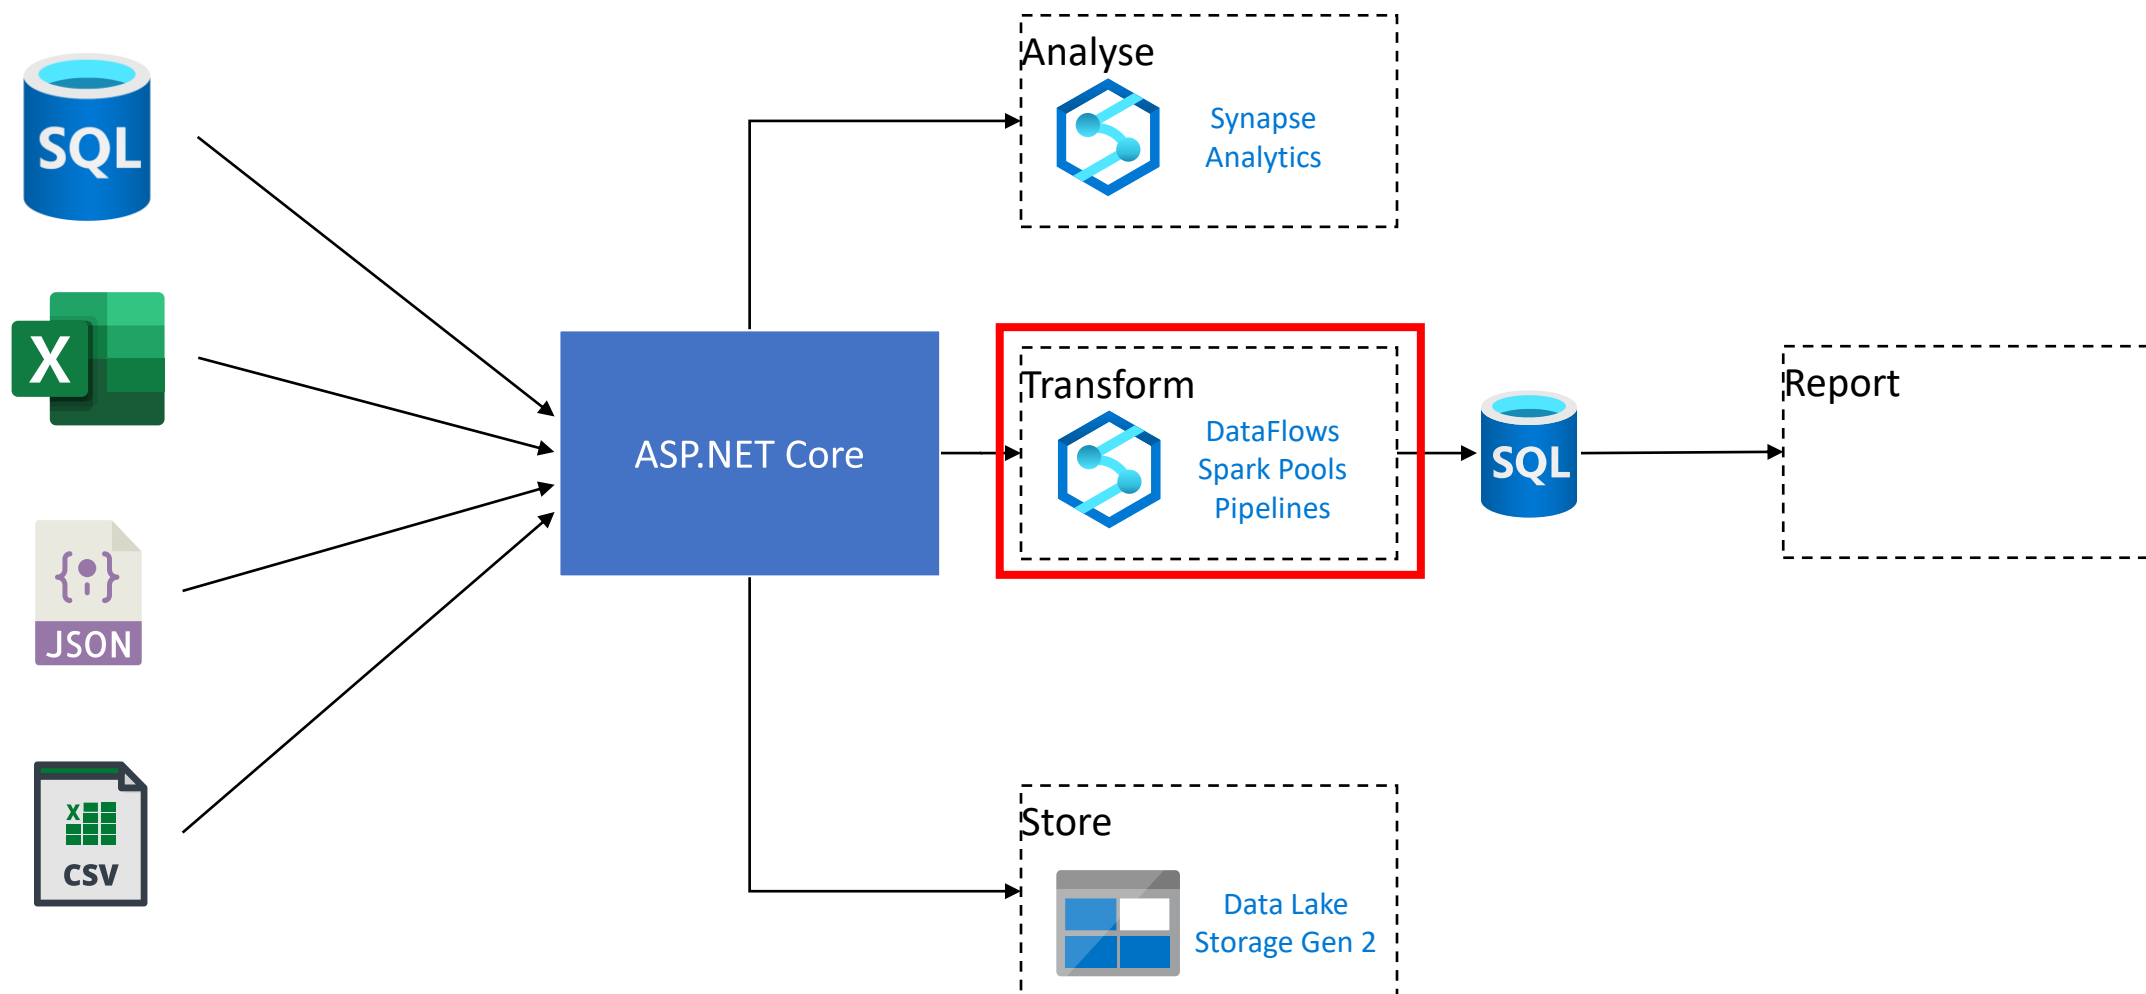

Data Lake Storage Gen2

The Data Lake Storage Gen2 hierarchical namespace accelerates big data analytics workloads and enables file-level access control lists (ACLs). [Learn more](#)

Enable hierarchical namespace

How to upload?

How to upload?

Demo

File upload

Data-driven applications: workflow

From flat table to star schema

FLAG_OWN_CAR	FLAG_OWN_R...	CNT_CHILDREN	AMT_INCOME...	NAME_INCOM...	NAME_EDUCA...	NAME_FAMILY...	NAME_HOUI...	DAYS_BIRTH	DAYS_EMP...
Y	Y	0	112500	Working	Secondary / sec...	Married	House / apartm...	-21474	-1134
N	Y	0	283500	Pensioner	Higher education	Separated	House / apartm...	-22464	365243
N	Y	0	283500	Pensioner	Higher education	Separated	House / apartm...	-22464	365243
Y	Y	0	135000	Commercial ass...	Secondary / sec...	Married	House / apartm...	-17778	-1194
N	Y	0	157500	Working	Secondary / sec...	Married	House / apartm...	-10031	-1469
N	Y	1	405000	Commercial ass...	Higher education	Married	House / apartm...	-11842	-2016
N	Y	1	405000	Commercial ass...	Higher education	Married	House / apartm...	-11842	-2016
Y	Y	0	112500	Commercial ass...	Secondary / sec...	Married	House / apartm...	-20502	-4450
Y	Y	0	112500	Commercial ass...	Secondary / sec...	Married	House / apartm...	-20502	-4450
Y	Y	0	112500	Commercial ass...	Secondary / sec...	Married	House / apartm...	-20502	-4450

Data-driven applications: workflow

Demo

 Data Analysis and Transformation

Data-driven applications: workflow

Demo

Integration with SignalR

Data-driven applications: workflow

Demo

 Embed Power BI in your web site

Power BI Pro – Premium – Embedded

Embed Power BI visuals in your website

Two models available:

- User owns data: **Premium** (Pro enough in some scenarios)
- Application owns data: **Embedded**