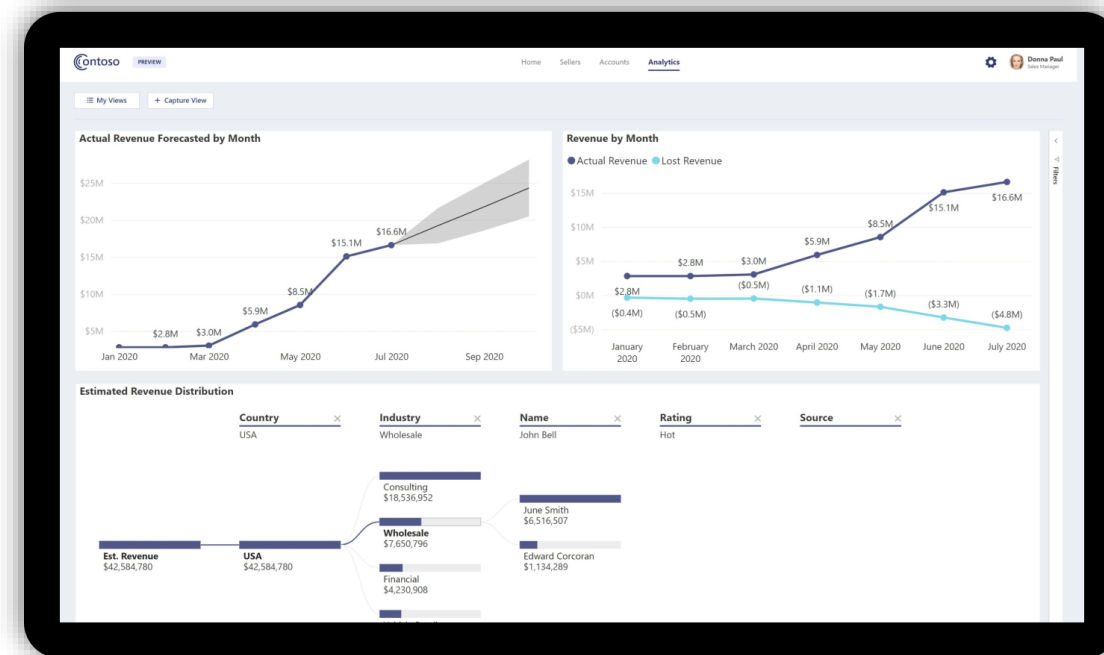

Data-driven applications: workflow

Demo

 Data Analysis and Transformation

Data-driven applications: workflow

Demo

Integration with SignalR

Data-driven applications: workflow

Demo

 Embed Power BI in your web site

Power BI Pro – Premium – Embedded

Embed Power BI visuals in your website

Two models available:

- User owns data: **Premium** (Pro enough in some scenarios)
- Application owns data: **Embedded**