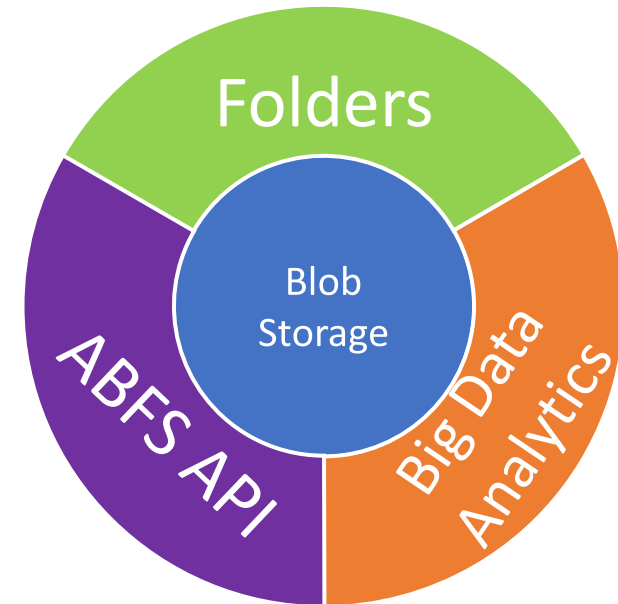

Create a storage account ...

Basics **Advanced** Networking Data protection Encryption Tags Review

Minimum TLS version ⓘ Version 1.2 ▼

Permitted scope for copy operations (preview) ⓘ From any storage account ▼

Data Lake Storage Gen2

The Data Lake Storage Gen2 hierarchical namespace accelerates big data analytics workloads and enables file-level access control lists (ACLs). [Learn more](#)

Enable hierarchical namespace