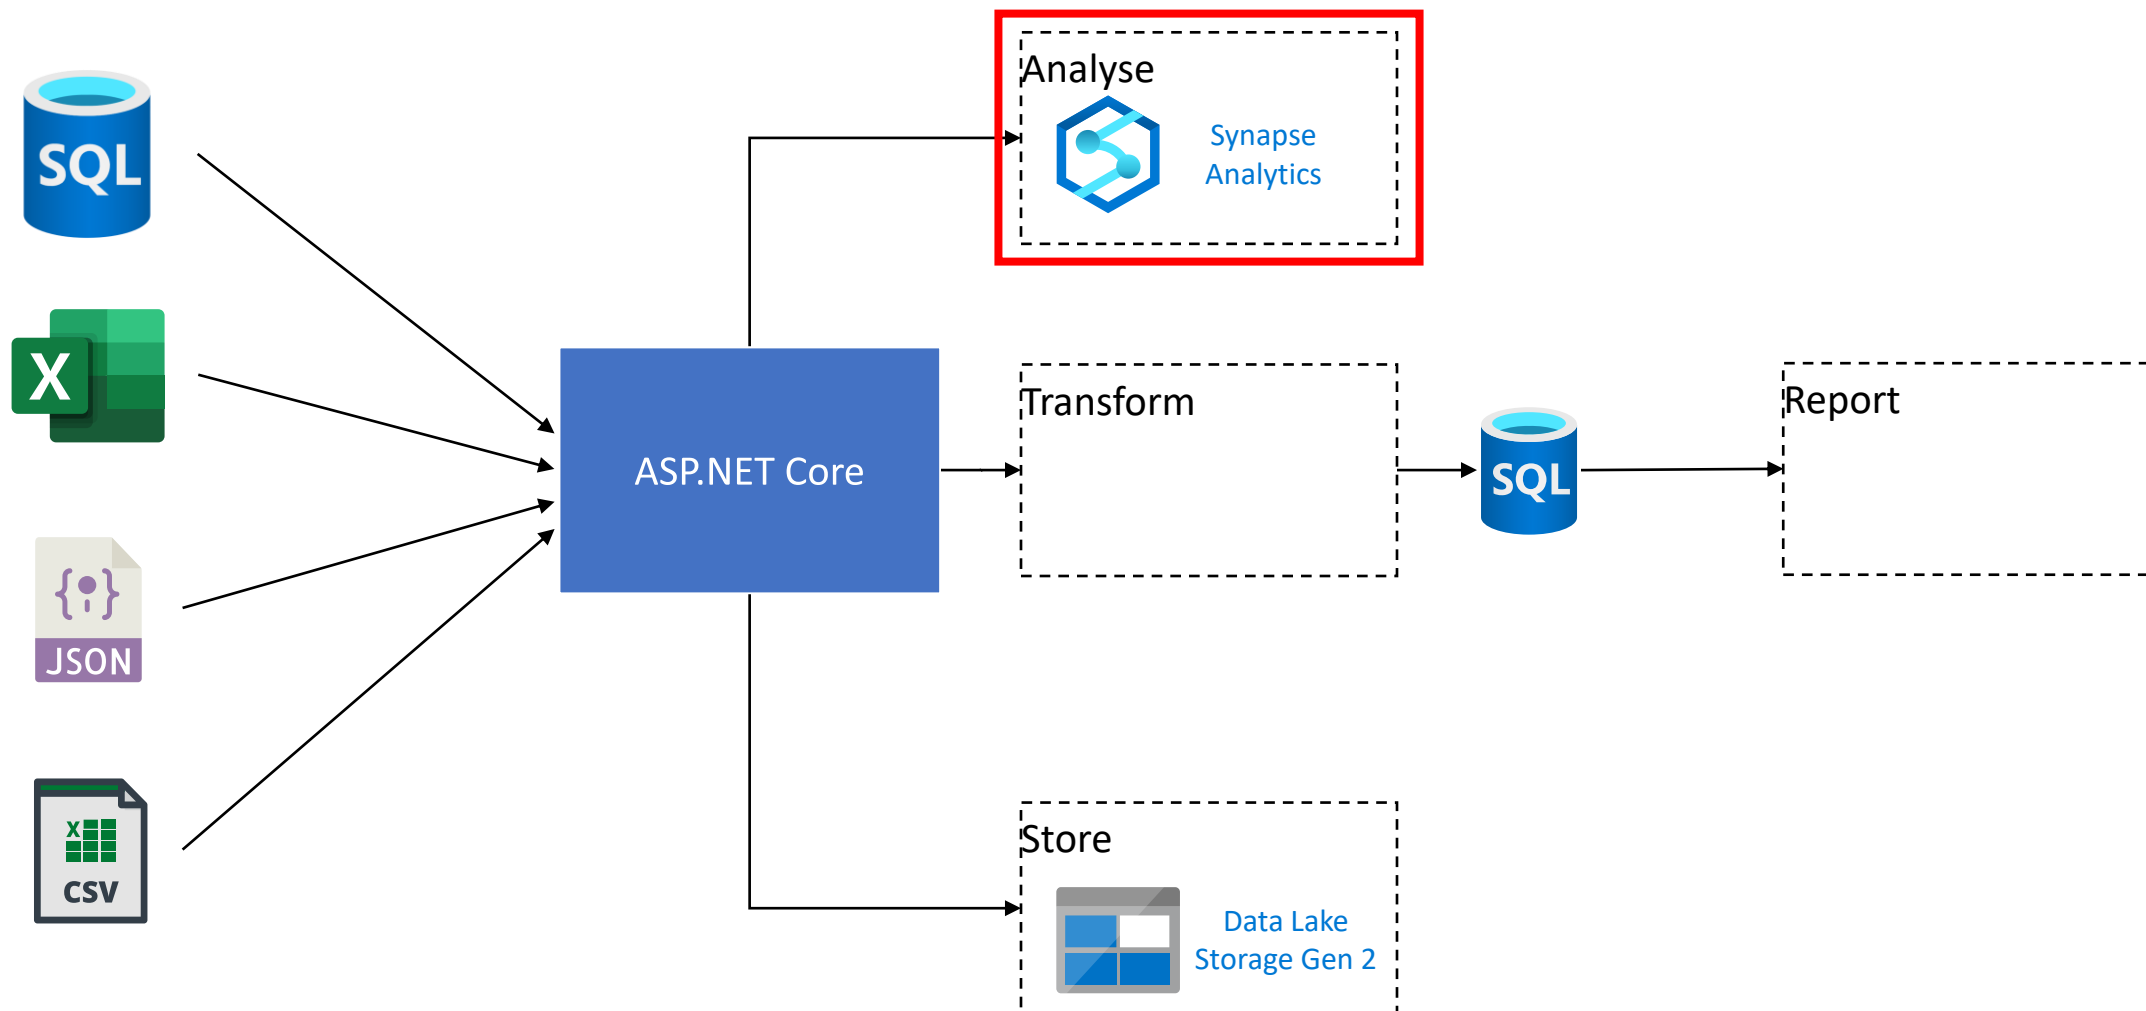

Data Lake Storage Gen2

The Data Lake Storage Gen2 hierarchical namespace accelerates big data analytics workloads and enables file-level access control lists (ACLs). [Learn more](#)

Enable hierarchical namespace

How to upload?

How to upload?

Demo

File upload

Data-driven applications: workflow

From flat table to star schema

FLAG_OWN_CAR	FLAG_OWN_R...	CNT_CHILDREN	AMT_INCOME...	NAME_INCOM...	NAME_EDUCA...	NAME_FAMILY...	NAME_HOUI...	DAYS_BIRTH	DAYS_EMP...
Y	Y	0	112500	Working	Secondary / sec...	Married	House / apartm...	-21474	-1134
N	Y	0	283500	Pensioner	Higher education	Separated	House / apartm...	-22464	365243
N	Y	0	283500	Pensioner	Higher education	Separated	House / apartm...	-22464	365243
Y	Y	0	135000	Commercial ass...	Secondary / sec...	Married	House / apartm...	-17778	-1194
N	Y	0	157500	Working	Secondary / sec...	Married	House / apartm...	-10031	-1469
N	Y	1	405000	Commercial ass...	Higher education	Married	House / apartm...	-11842	-2016
N	Y	1	405000	Commercial ass...	Higher education	Married	House / apartm...	-11842	-2016
Y	Y	0	112500	Commercial ass...	Secondary / sec...	Married	House / apartm...	-20502	-4450
Y	Y	0	112500	Commercial ass...	Secondary / sec...	Married	House / apartm...	-20502	-4450
Y	Y	0	112500	Commercial ass...	Secondary / sec...	Married	House / apartm...	-20502	-4450

Data-driven applications: workflow

Demo

 Data Analysis and Transformation

Data-driven applications: workflow

Demo

Integration with SignalR

Data-driven applications: workflow

Demo

 Embed Power BI in your web site

Power BI Pro – Premium – Embedded

Embed Power BI visuals in your website

Two models available:

- User owns data: **Premium** (Pro enough in some scenarios)
- Application owns data: **Embedded**