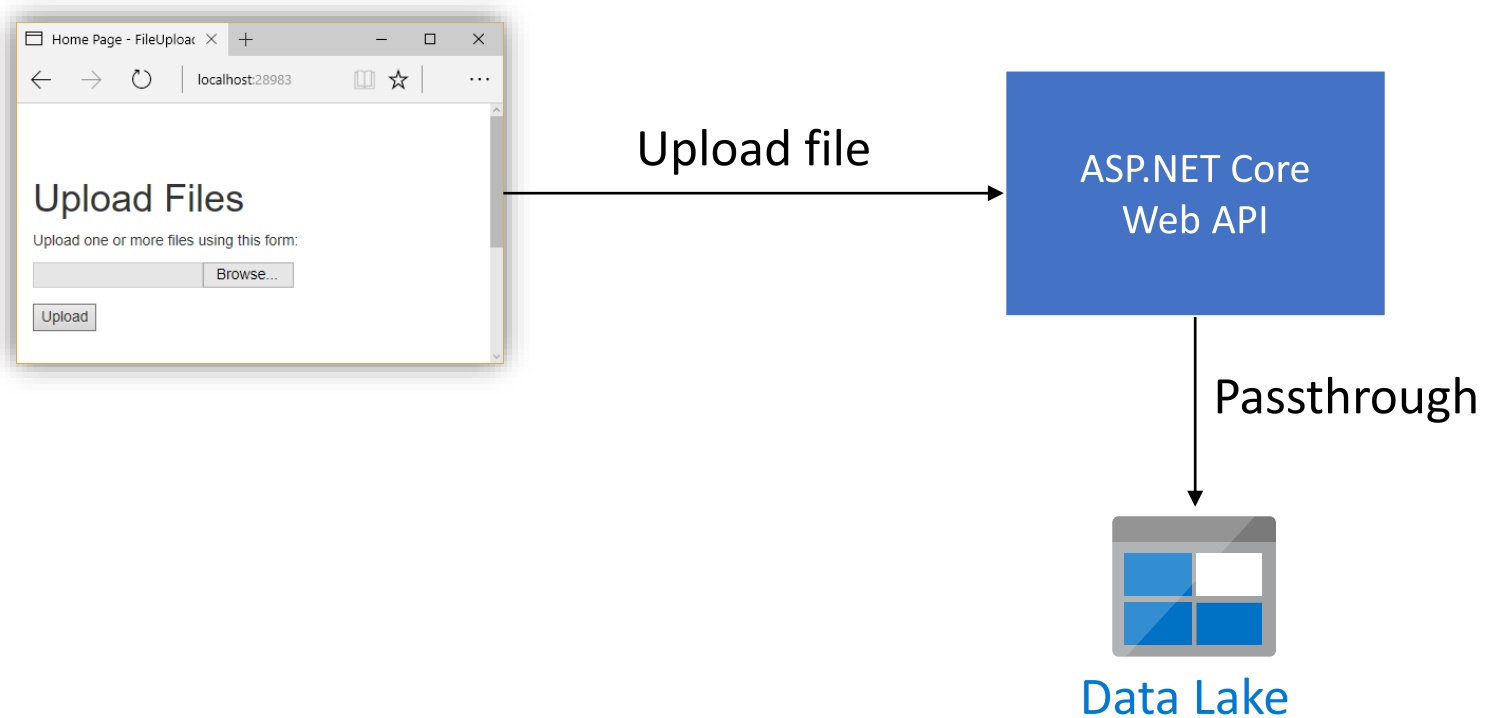

How to upload?