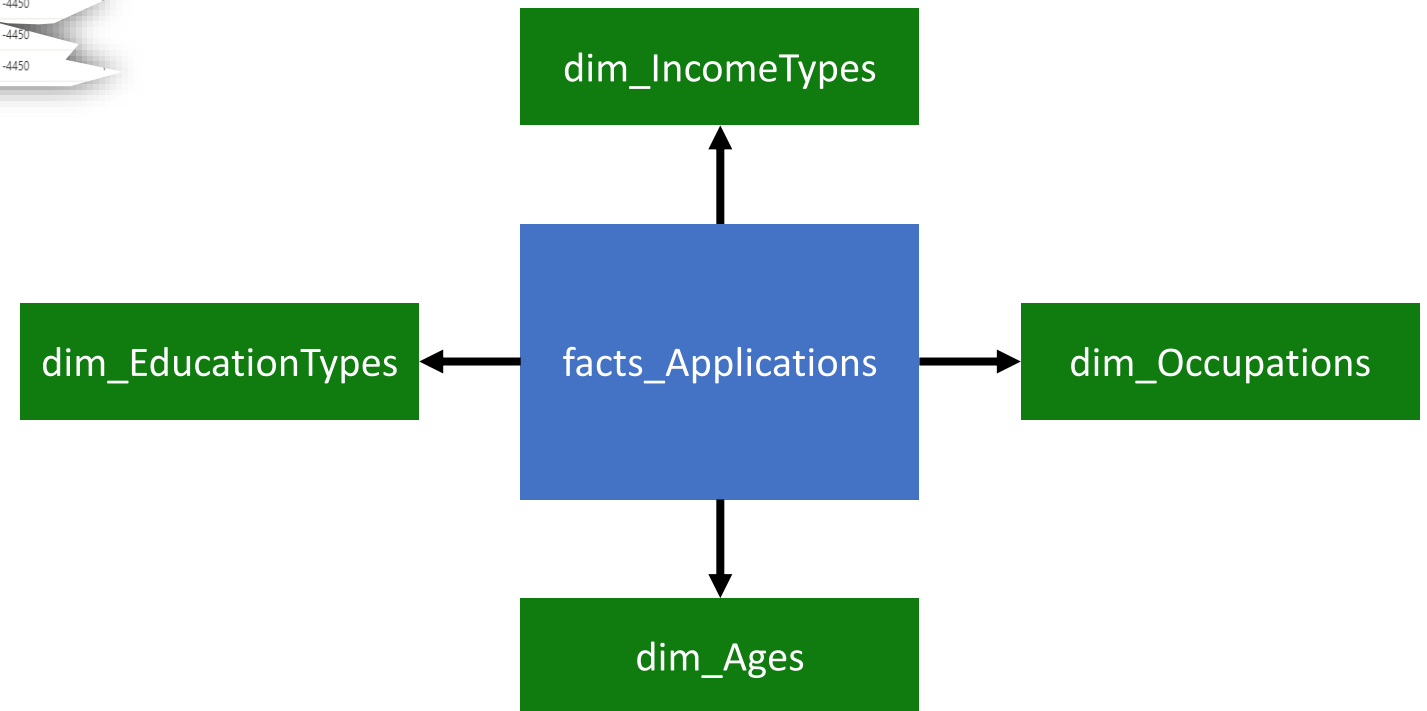

Data Lake Storage Gen2

The Data Lake Storage Gen2 hierarchical namespace accelerates big data analytics workloads and enables file-level access control lists (ACLs). [Learn more](#)

Enable hierarchical namespace

How to upload?

How to upload?

Demo

File upload

Data-driven applications: workflow

From flat table to star schema

FLAG_OWN_CAR	FLAG_OWN_R...	CNT_CHILDREN	AMT_INCOME...	NAME_INCOM...	NAME_EDUCA...	NAME_FAMILY...	NAME_HOUI...	DAYS_BIRTH	DAYS_EMP...
Y	Y	0	112500	Working	Secondary / sec...	Married	House / apartm...	-21474	-1134
N	Y	0	283500	Pensioner	Higher education	Separated	House / apartm...	-22464	365243
N	Y	0	283500	Pensioner	Higher education	Separated	House / apartm...	-22464	365243
Y	Y	0	135000	Commercial ass...	Secondary / sec...	Married	House / apartm...	-17778	-1194
N	Y	0	157500	Working	Secondary / sec...	Married	House / apartm...	-10031	-1469
N	Y	1	405000	Commercial ass...	Higher education	Married	House / apartm...	-11842	-2016
N	Y	1	405000	Commercial ass...	Higher education	Married	House / apartm...	-11842	-2016
Y	Y	0	112500	Commercial ass...	Secondary / sec...	Married	House / apartm...	-20502	-4450
Y	Y	0	112500	Commercial ass...	Secondary / sec...	Married	House / apartm...	-20502	-4450
Y	Y	0	112500	Commercial ass...	Secondary / sec...	Married	House / apartm...	-20502	-4450

Data-driven applications: workflow

Demo

 Data Analysis and Transformation

Data-driven applications: workflow

Demo

Integration with SignalR

Data-driven applications: workflow

Demo

 Embed Power BI in your web site

Power BI Pro – Premium – Embedded

Embed Power BI visuals in your website

Two models available:

- User owns data: **Premium** (Pro enough in some scenarios)
- Application owns data: **Embedded**